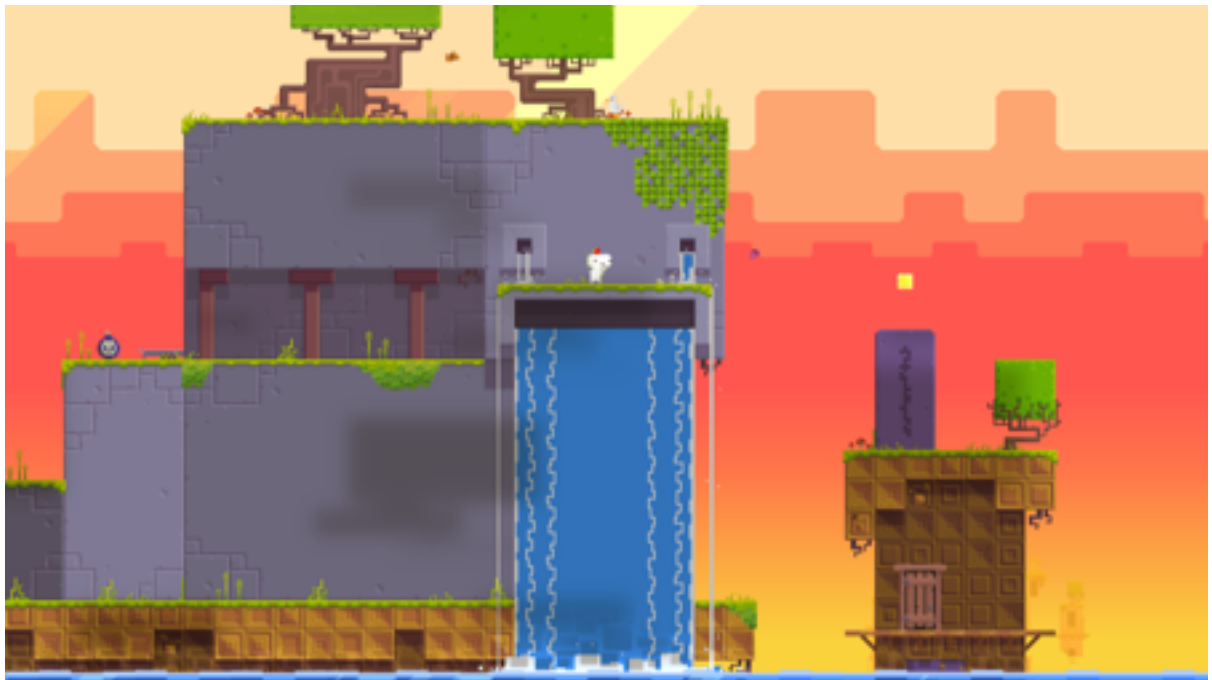

---

ANEXO / IMÁGENES

---

*Journey*, thatgamecompany

*Braid*, Jonathan Blow

*The Witness*, Jonathan Blow

*Fez*, Phil Fish

*Ico*, Fumito Ueda, Team Ico.

*Limbo*, PlayDead Studios

*Papers, Please*, Lucas Pope

*Kentucky Route Zero*, Cardboard Computer

*Gods Will Be Watching*, Devolver

*Thomas Was Alone*, Mike Bithell

*Antichamber*, Alexander Bruce

*Transistor*, Supergiant Games

*Proteus*, Ed Keys

*Shadow of the Colossus*, Fumito Ueda, Team ICO

*Super Metroid, R&D1, Nintendo*

*That Dragon, Cancer, Ryan Greene*